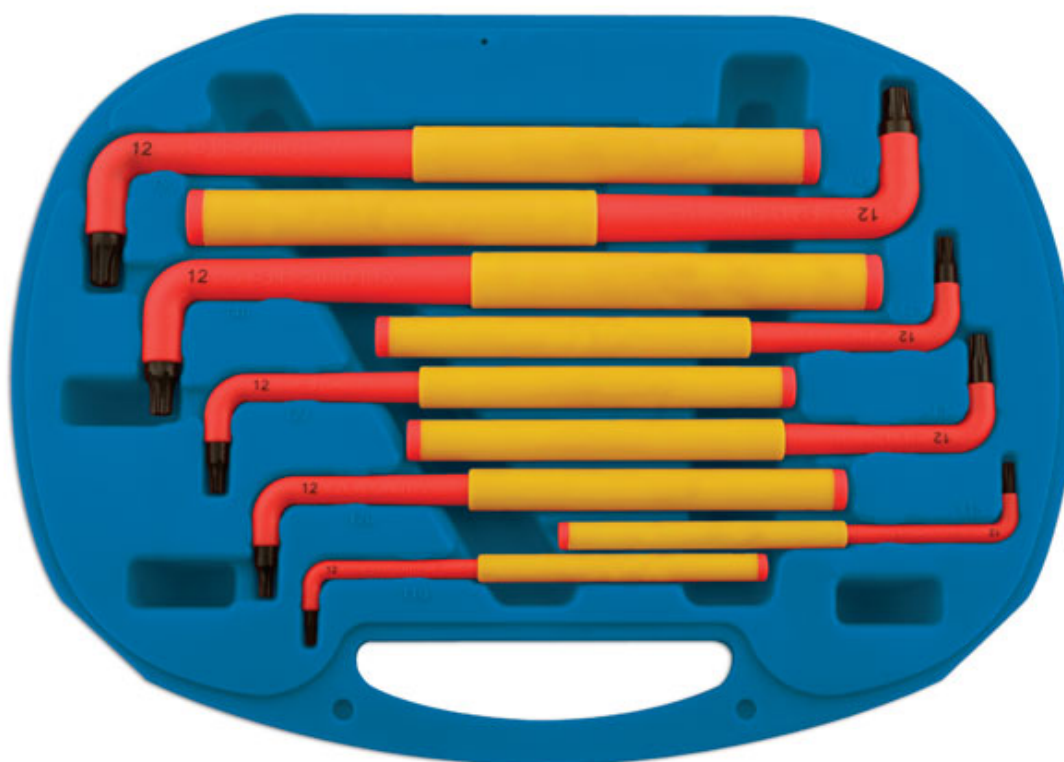

Extra Long Insulated Star Key Set 9pc

Extra long set of insulated Star* keys T10 to T50, with VDE certified protection to IEC60900 standard, for live working up to 1000V AC / 1500V DC.

Additional Information

- Sizes: T10, T15, T20, T25, T27, T30, T40, T45, T50.

-
-
-
-

<http://lasertools.co.uk/product/5516>